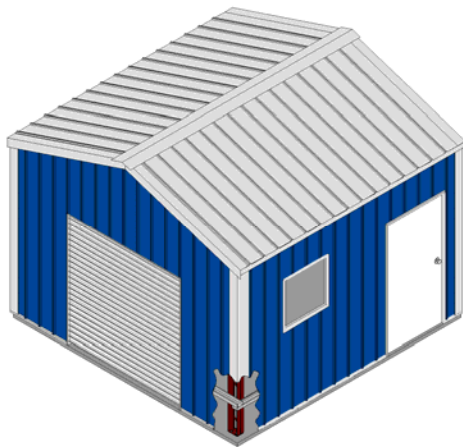

FEATURES

8' eave height
 Maintenance free exterior
 All steel main frames double dipped
 Secondary framing on 2' centers
 Complete kit
 Bolt and screw together technology

Color Chart

Choice: Roof Trim Walls

Heartland Steel Sheds

SALE SALE SALE SALE

WxHxL	Portable DIY	Permanent DIY
12x10x8	\$2,654.00	\$2,333.00
12x12x8	\$2,751.00	\$2,382.00
12x24x8	\$3,916.00	\$3,221.00
16x12x8	\$3,147.00	\$2,725.00
16x24x8	\$4,467.00	\$3,589.00