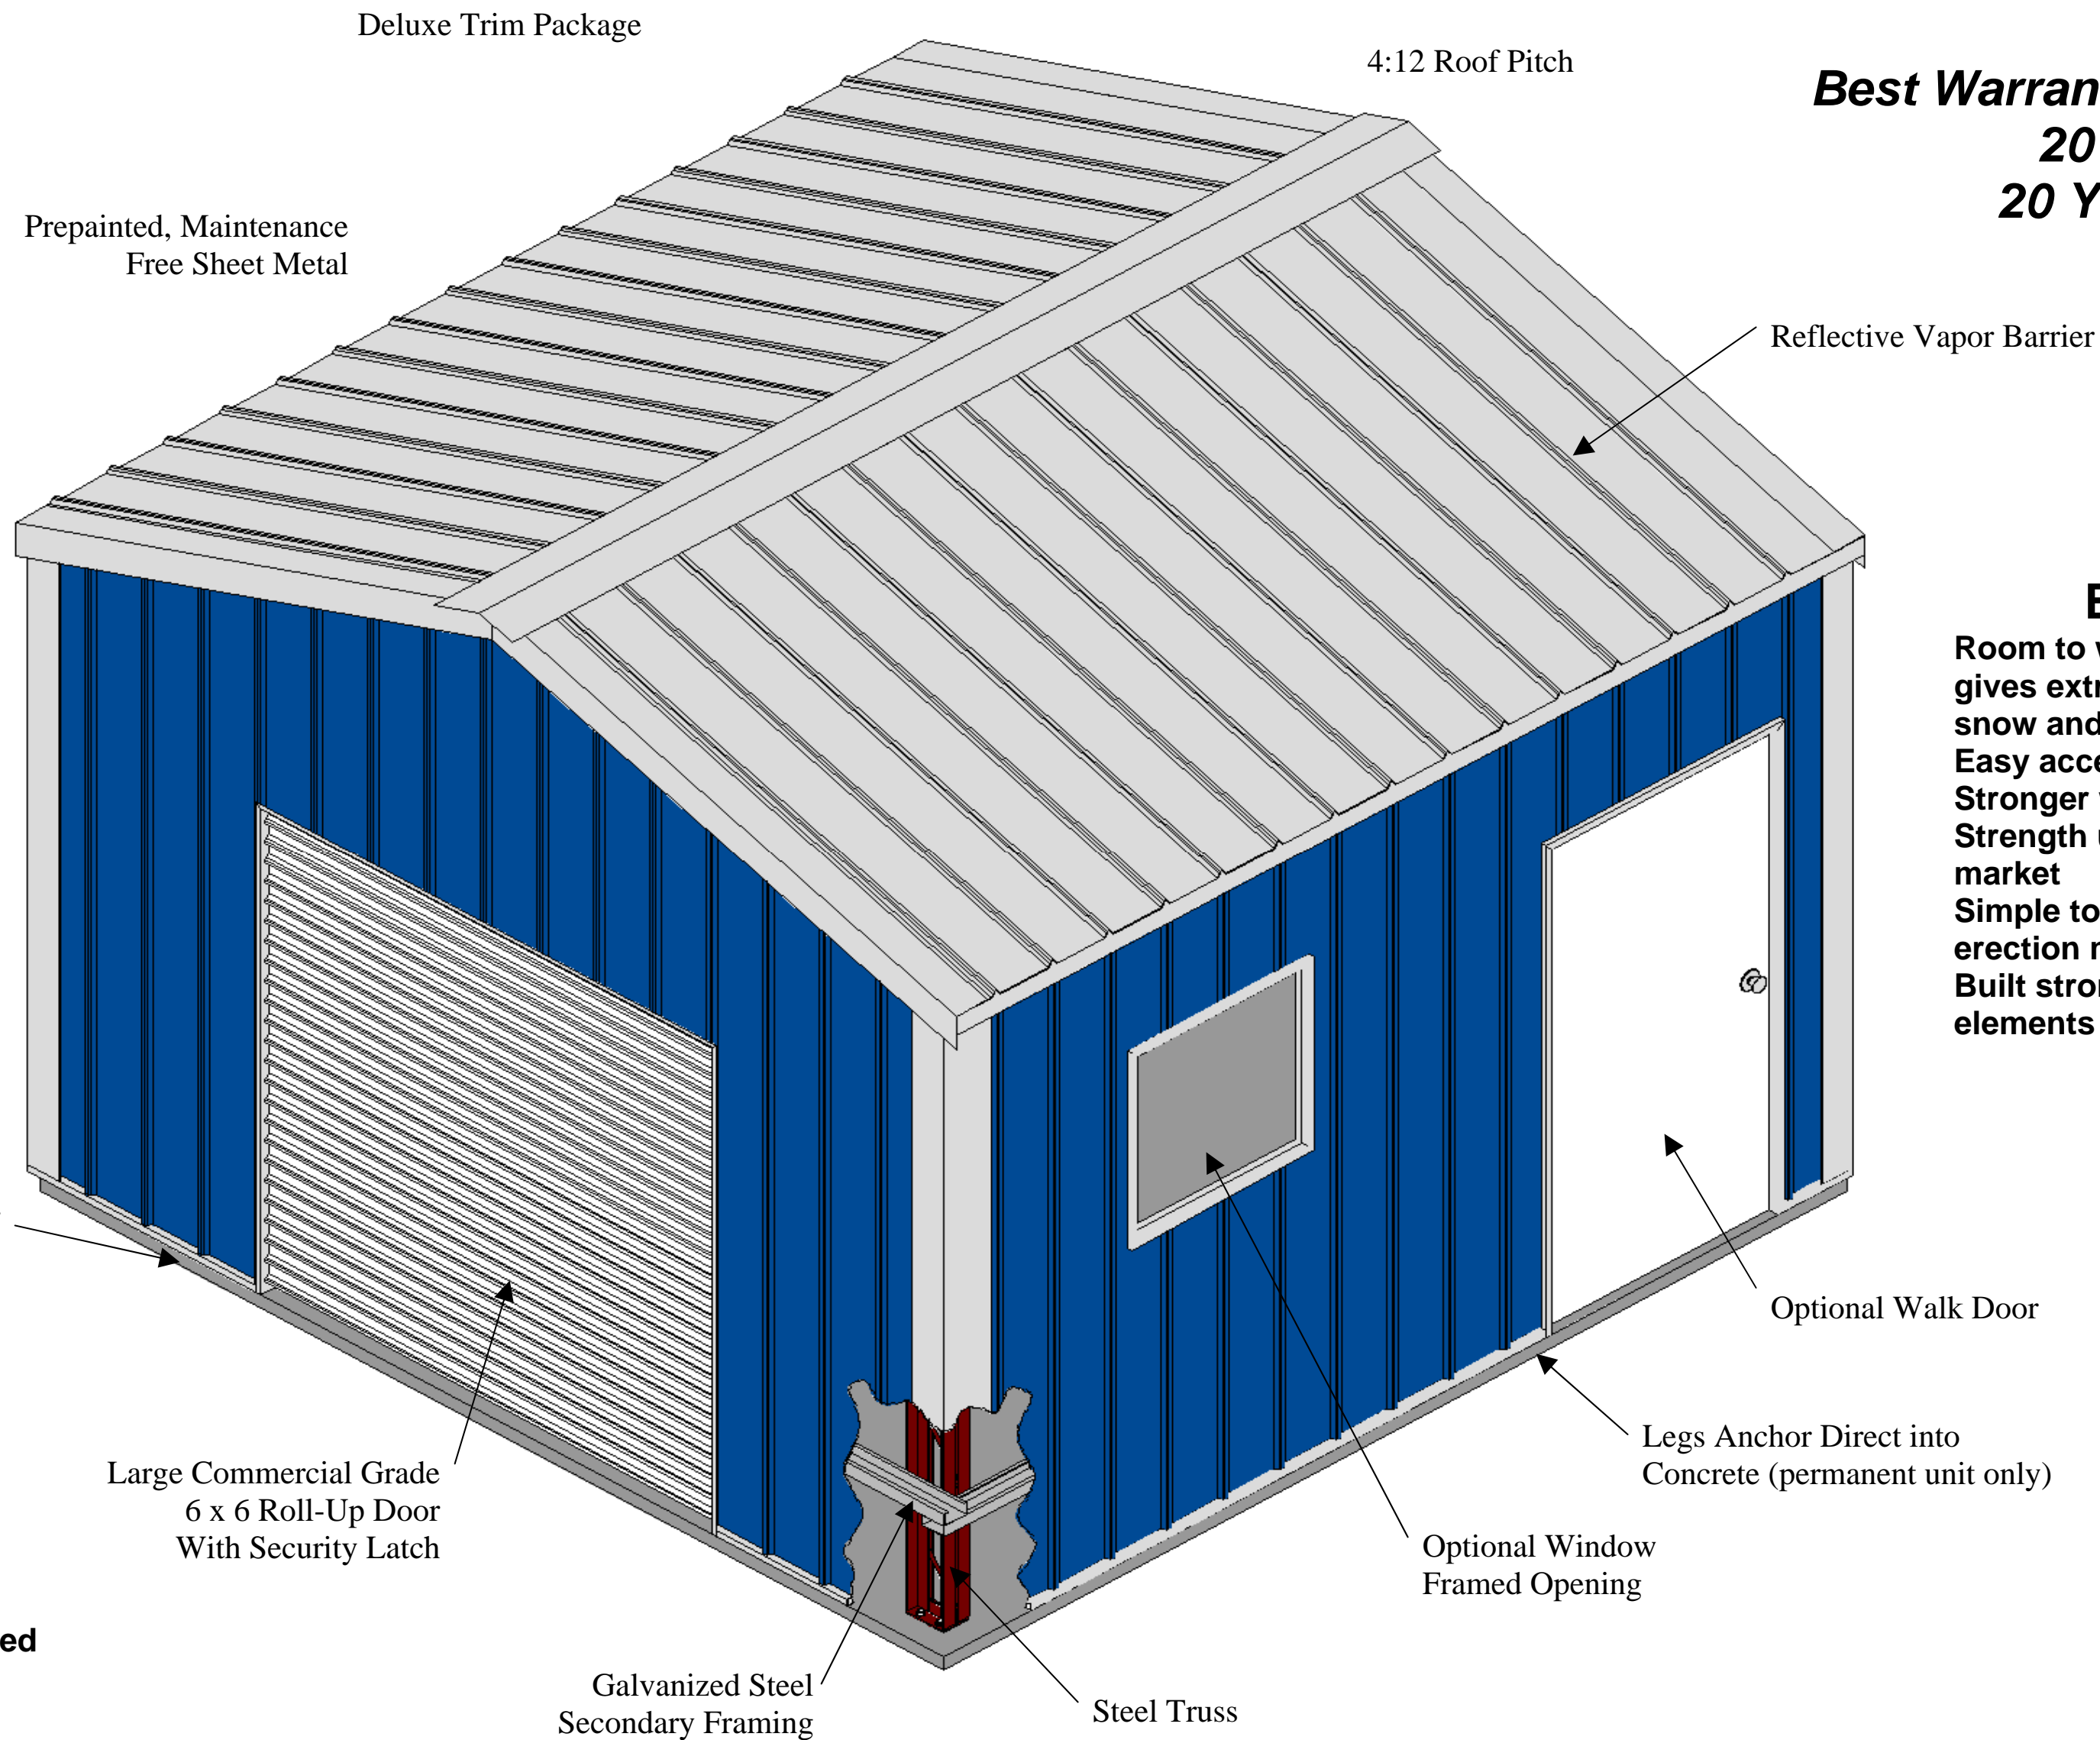

Portable/Permanent DIY Storage Buildings

Built To Last

WHY STEEL?
 Will not rot, warp, or split
 No maintenance
 Steel Stronger than wood
 No borer bees
 No termites
 Steel does not burn
 Built stronger
 Green 97% recycled steel

Best Warranty in the Market
20 Year Structural
20 Year Sheet Metal

BENEFITS

Room to walk in a 4:12 pitch gives extra storage & allows snow and ice to slide off easier
 Easy access
 Stronger won't absorb moisture
 Strength unmatched in the market
 Simple to build (includes erection manual)
 Built stronger to withstand the elements

FEATURES

8' eave height
 Maintenance free exterior
 All steel main frames double dipped
 Secondary framing on 2' centers
 Complete kit
 Bolt and screw together technology

Color Chart

Choice: Roof Trim Walls

Standard Packages Include: Portable DIY Sheds:

- 4x4 Treated Wood Base with 3/4" Wood Flooring
- All Steel Trusses and Secondary Framing
- Full Color Sheet Metal and Trim Package
- All Fasteners and Closures
- Reflective Roof Vapor Barrier
- 1 – 6 x 6 Roll-Up Door with Exterior Lock
- Delivered within 100 miles of Peculiar, MO.